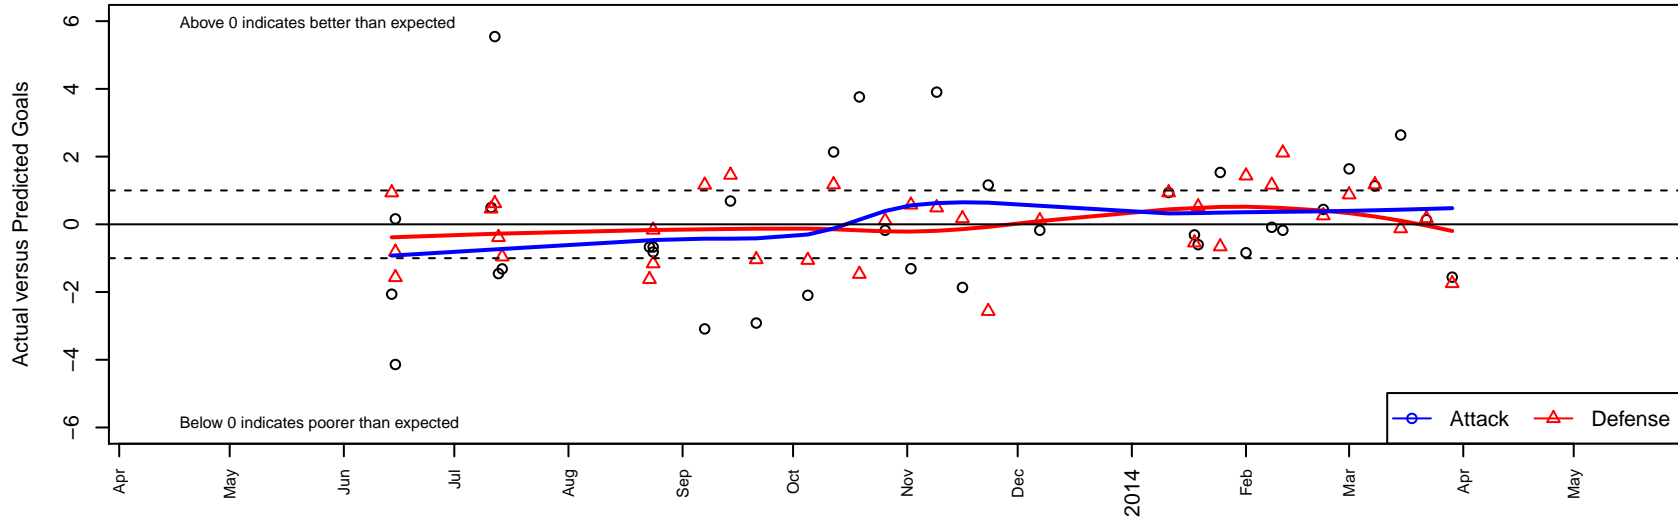

Lake Hills Synergy B99

Lake Hills SC
 Bellevue, WA
 B99 total strength=1258
 attack=6.66 defense=3.58
 fall league = NPSL B14D1, NPSL Spr B14D1
 alt names used:
 Lake Hills Synergy B99
 Lake Hills Synergy
 EASTSIDE YOUTH LAKE HILLS SYNERGY B:
 23 Lake Hills Synergy B99

Venues played:
 Shoreline Classic BU14
 Kent Cornucopia Cup BU14 Gold U14
 Puma Pacific Coast Challenge Premier U14
 NPSL B14D1
 Founders Cup B99
 NPSL Spr B14D1

Lake Hills Synergy B99
 Dots are actual minus expected GF (blue circles) and GA (red triangles).
 Blue line is smoothed change in attack strength. Red is smoothed change in defense strength.